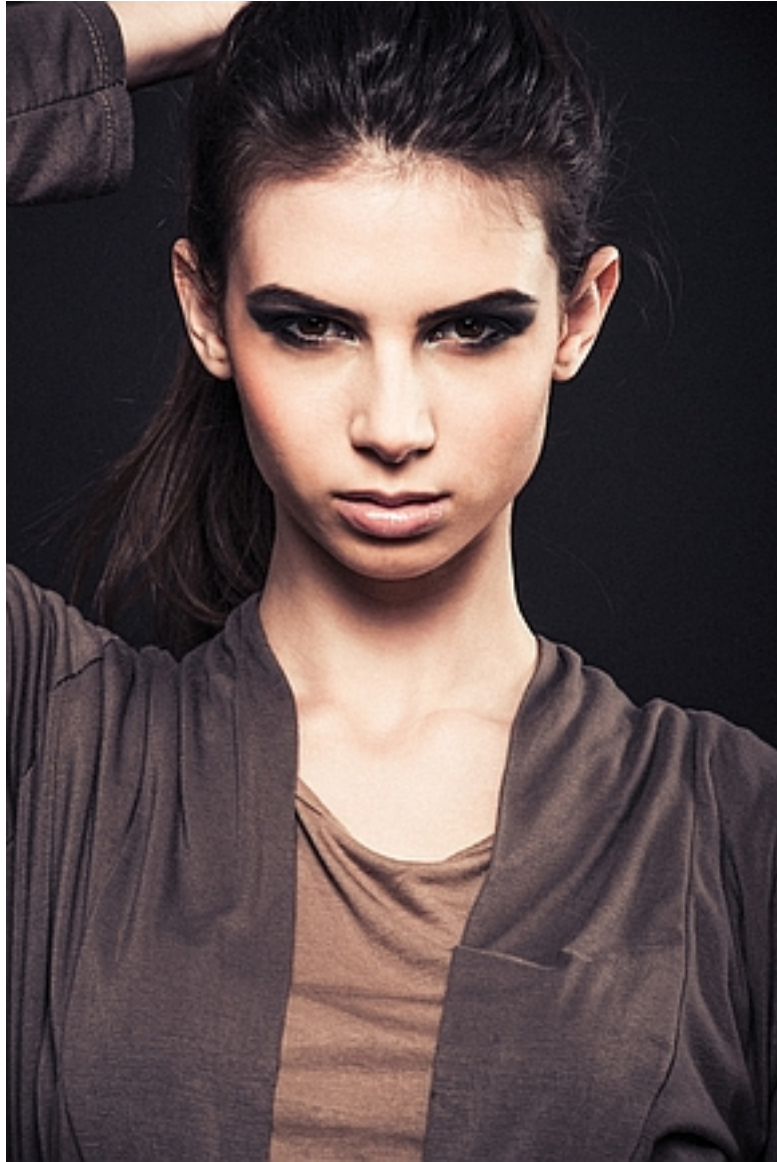

IOANA B

HEIGHT: 1,76 BUST: 83 WAIST: 59 HIPS: 89 SHOES: 38 HAIR: Brown EYES: Dark Brown

IOANA B

HEIGHT: 1,76 BUST: 83 WAIST: 59 HIPS: 89 SHOES: 38 HAIR: Brown EYES: Dark Brown

IOANA B

HEIGHT: 1,76 BUST: 83 WAIST: 59 HIPS: 89 SHOES: 38 HAIR: Brown EYES: Dark Brown

IOANA B

HEIGHT: 1,76 BUST: 83 WAIST: 59 HIPS: 89 SHOES: 38 HAIR: Brown EYES: Dark Brown